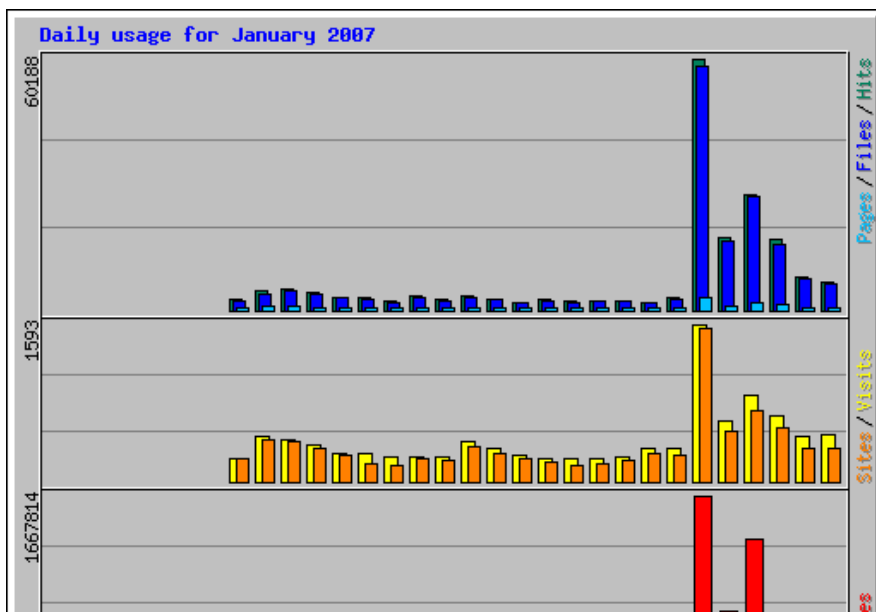

Usage Statistics for microblog.routed.net

Summary Period: January 2007
Generated 01-Feb-2007 00:01 PST

[\[Daily Statistics\]](#) [\[Hourly Statistics\]](#) [\[URLs\]](#) [\[Entry\]](#) [\[Exit\]](#) [\[Sites\]](#) [\[Referrers\]](#) [\[Search\]](#) [\[Agents\]](#) [\[Countries\]](#)

Monthly Statistics for January 2007		
Total Hits	190000	
Total Files	179476	
Total Pages	19738	
Total Visits	10123	
Total KBytes	6198158	
Total Unique Sites	5642	
Total Unique URLs	1359	
Total Unique Referrers	684	
Total Unique User Agents	758	
	Avg	Max
Hits per Hour	329	7205
Hits per Day	7916	60188
Files per Day	7478	58145
Pages per Day	822	3229
Visits per Day	421	1593
KBytes per Day	258257	1667814
Hits by Response Code		
Code 200 - OK	179476	
Code 206 - Partial Content	1808	
Code 301 - Moved Permanently	1	
Code 304 - Not Modified	8697	
Code 403 - Forbidden	2	
Code 404 - Not Found	13	
Code 503 - Service Unavailable	3	