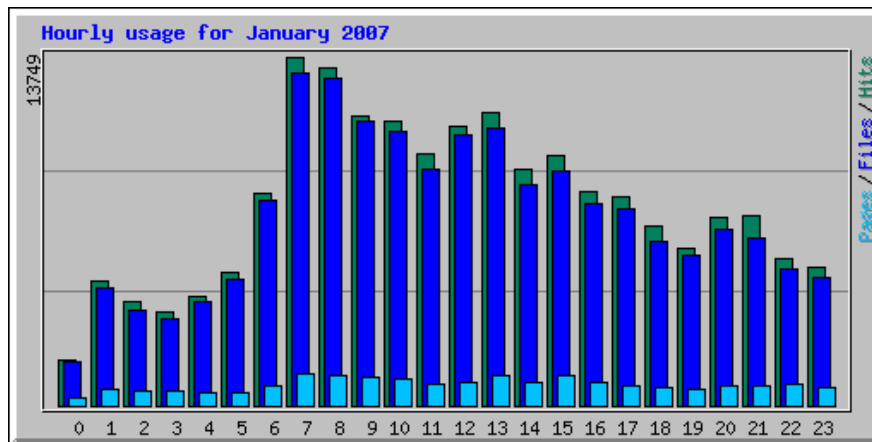

Hourly Statistics for January 2007

Hour	Hits		Files		Pages		KBytes					
	Avg	Total	Avg	Total	Avg	Total	Avg	Total				
0	74	1797	0.95%	71	1726	0.96%	13	329	1.67%	2284	54807	0.88%
1	205	4933	2.60%	192	4613	2.57%	27	663	3.36%	5867	140805	2.27%
2	170	4103	2.16%	155	3738	2.08%	23	554	2.81%	9825	235807	3.80%
3	154	3714	1.95%	142	3409	1.90%	23	552	2.80%	8469	203256	3.28%